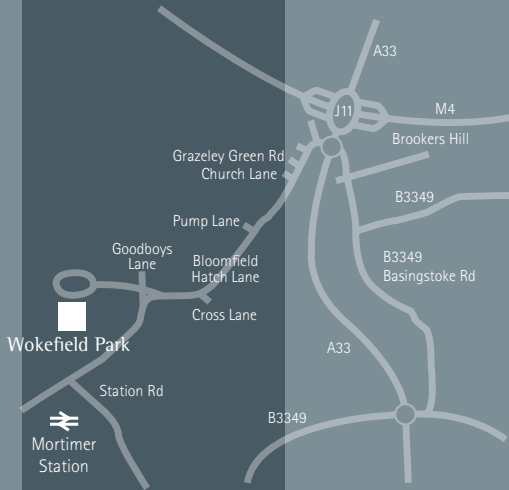

Contact Us

Wokefield Park
Goodboys Lane,
Mortimer, Reading,
Berkshire RG7 3AH

T: 0844 980 2322

F: 0118 933 4031

E: wokefield@deverevenues.co.uk

deverevenues.co.uk

De Vere Venues across the UK

London

1) Holborn Bars, Holborn EC1
2) Portland Place, Oxford Circus W1
3) West One, Oxford Circus W1
4) Devonport House, Greenwich SE10
5) Canary Wharf, Canary Wharf E14

South East

6) Branksome Place, Haslemere, Surrey
7) Gorse Hill, Woking
8) Hartsfield Manor, Betchworth, Surrey
9) Horsley Park, East Horsley, Surrey

M3/M4 Corridor

10) Highfield Park, Hook, Hants
11) New Place, Southampton
12) Warbrook House, Hook, Hants
13) Sunningdale Park, Ascot
14) Wokefield Park, Reading
15) Shaw Ridge, Swindon

Northern Home Counties

16) Hunton Park, Watford
17) Branksome, Cheshunt
18) Denham Grove, Uxbridge
19) Harben, Milton Keynes
20) Latimer Place, Chesham, Bucks
21) Uplands, High Wycombe

Heart of England

22) Milton Hill House, Nr Oxford
23) The Mill & Old Swan, Nr Oxford
24) Staverton Park, Daventry

Northern England & Scotland

25) Cheadle House, Manchester Airport
26) Daresbury Park, Warrington
27) Wychwood Park, Crewe
28) Whites, Greater Manchester
29) St David's Park, Chester
30) Barony Castle, Nr Edinburgh, Scottish Borders